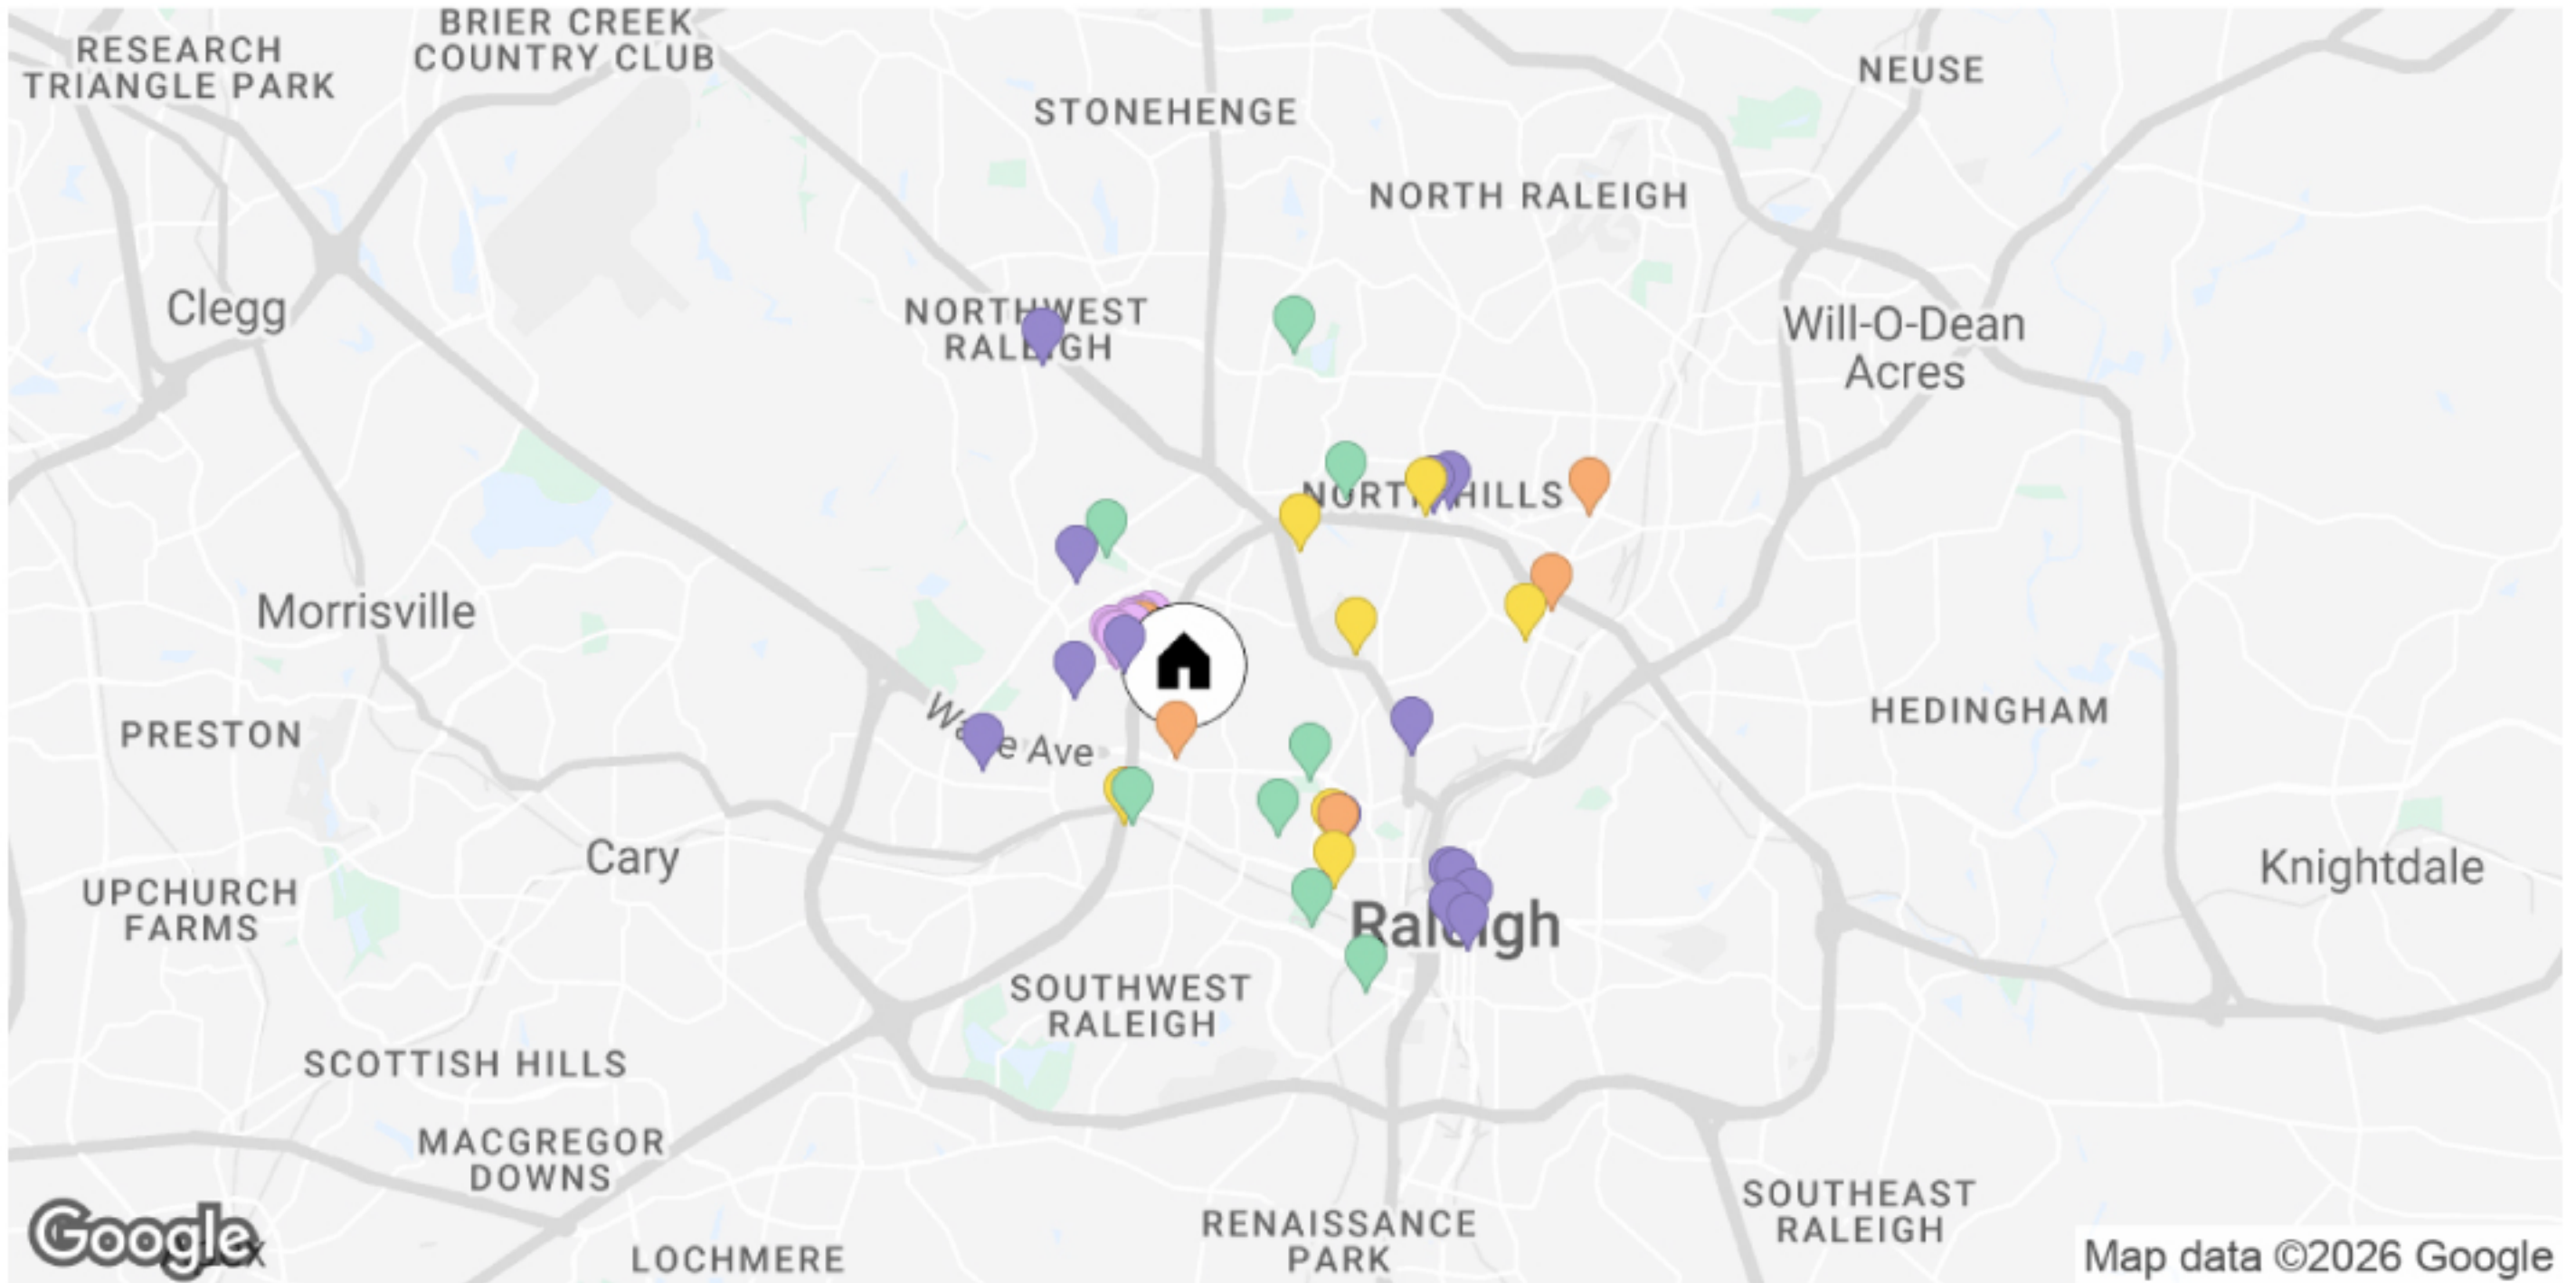

# What's Nearby

3324 Thomas Road  
Raleigh, NC 27607

COMPASS

## GROCERY STORES

- Food Lion, 0.43mi
- Whole Foods Market, 0.90mi
- The Fresh Market, 2.31mi
- Trader Joe's, 3.57mi
- ALDI, 4.16mi

## RESTAURANTS

- Wycliff Cafe, 0.38mi
- Chubby's Tacos Raleigh, 0.44mi
- Sushi-Thai Raleigh, 0.44mi
- Starbucks Coffee Company, 0.51mi
- Chicken Salad Chick, 0.52mi
- The Butcher's Market at Lake Boone, 0.52mi
- House Creek Beverage Company, 0.65mi
- Brooklyn Pickle Sandwich Shop, 0.67mi
- The Oak Raleigh, 0.69mi
- Vic's Italian Restaurant & Pizzeria, 0.69mi

## GYMS

- FlowCorps Sojourn, 1.57mi
- Method Road Pickleball Courts, 1.63mi
- Carolina Country Club, 1.65mi
- CorePower Yoga - Village District, 2.24mi
- Alexander Family YMCA, 2.58mi
- Fitness Connection, 2.73mi